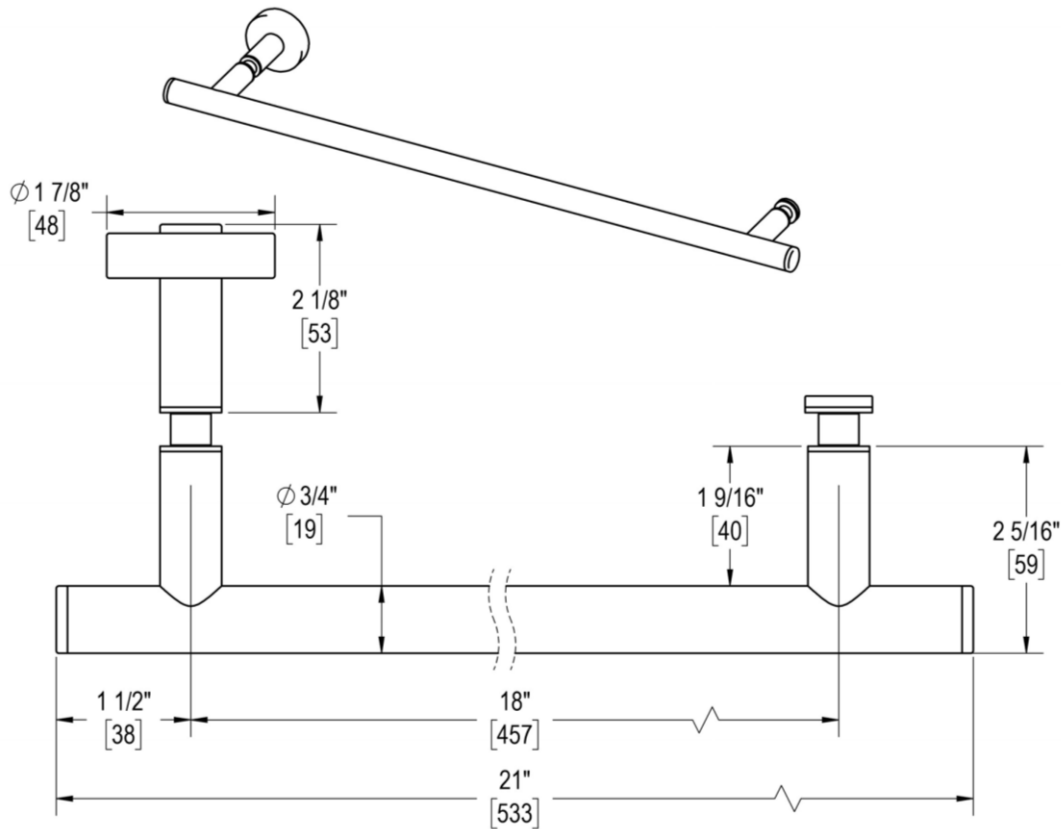

COUNTERPOINT

18" C/C TOWEL BAR X KNOB

Product Code: L.45.124

portals

MATERIALS

Solid & tubular brass components, stainless steel fasteners, and clear polycarbonate washers

FUNCTION DETAILS & PRODUCT NOTES

- Product design coordinates with other shower & bathroom hardware in the Counterpoint suite.
- Continuous hardware profile appears to flow through glass.
- Knobs are designed to be easily grasped and match the scale of heavy glass shower doors.

TEMPLATE & INSTALLATION NOTES

Item requires glass fabrication according to template above and should only be used with tempered safety glass.

Glass Thickness	1/4" [6 mm] to 1/2" [12 mm]
Hole Diameter	1/2" [12 mm]