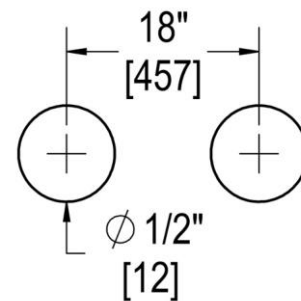

COUNTERPOINT

18" C/C TOWEL BAR X KNOB

Product Code: L.45.124

portals

MATERIALS

Solid & tubular brass components, stainless steel fasteners, and clear polycarbonate washers

FUNCTION DETAILS & PRODUCT NOTES

- Product design coordinates with other shower & bathroom hardware in the Counterpoint suite.
- Continuous hardware profile appears to flow through glass.
- Knobs are designed to be easily grasped and match the scale of heavy glass shower doors.

TEMPLATE & INSTALLATION NOTES

Item requires glass fabrication according to template above and should only be used with tempered safety glass.

Glass Thickness	1/4" [6 mm] to 1/2" [12 mm]
Hole Diameter	1/2" [12 mm]